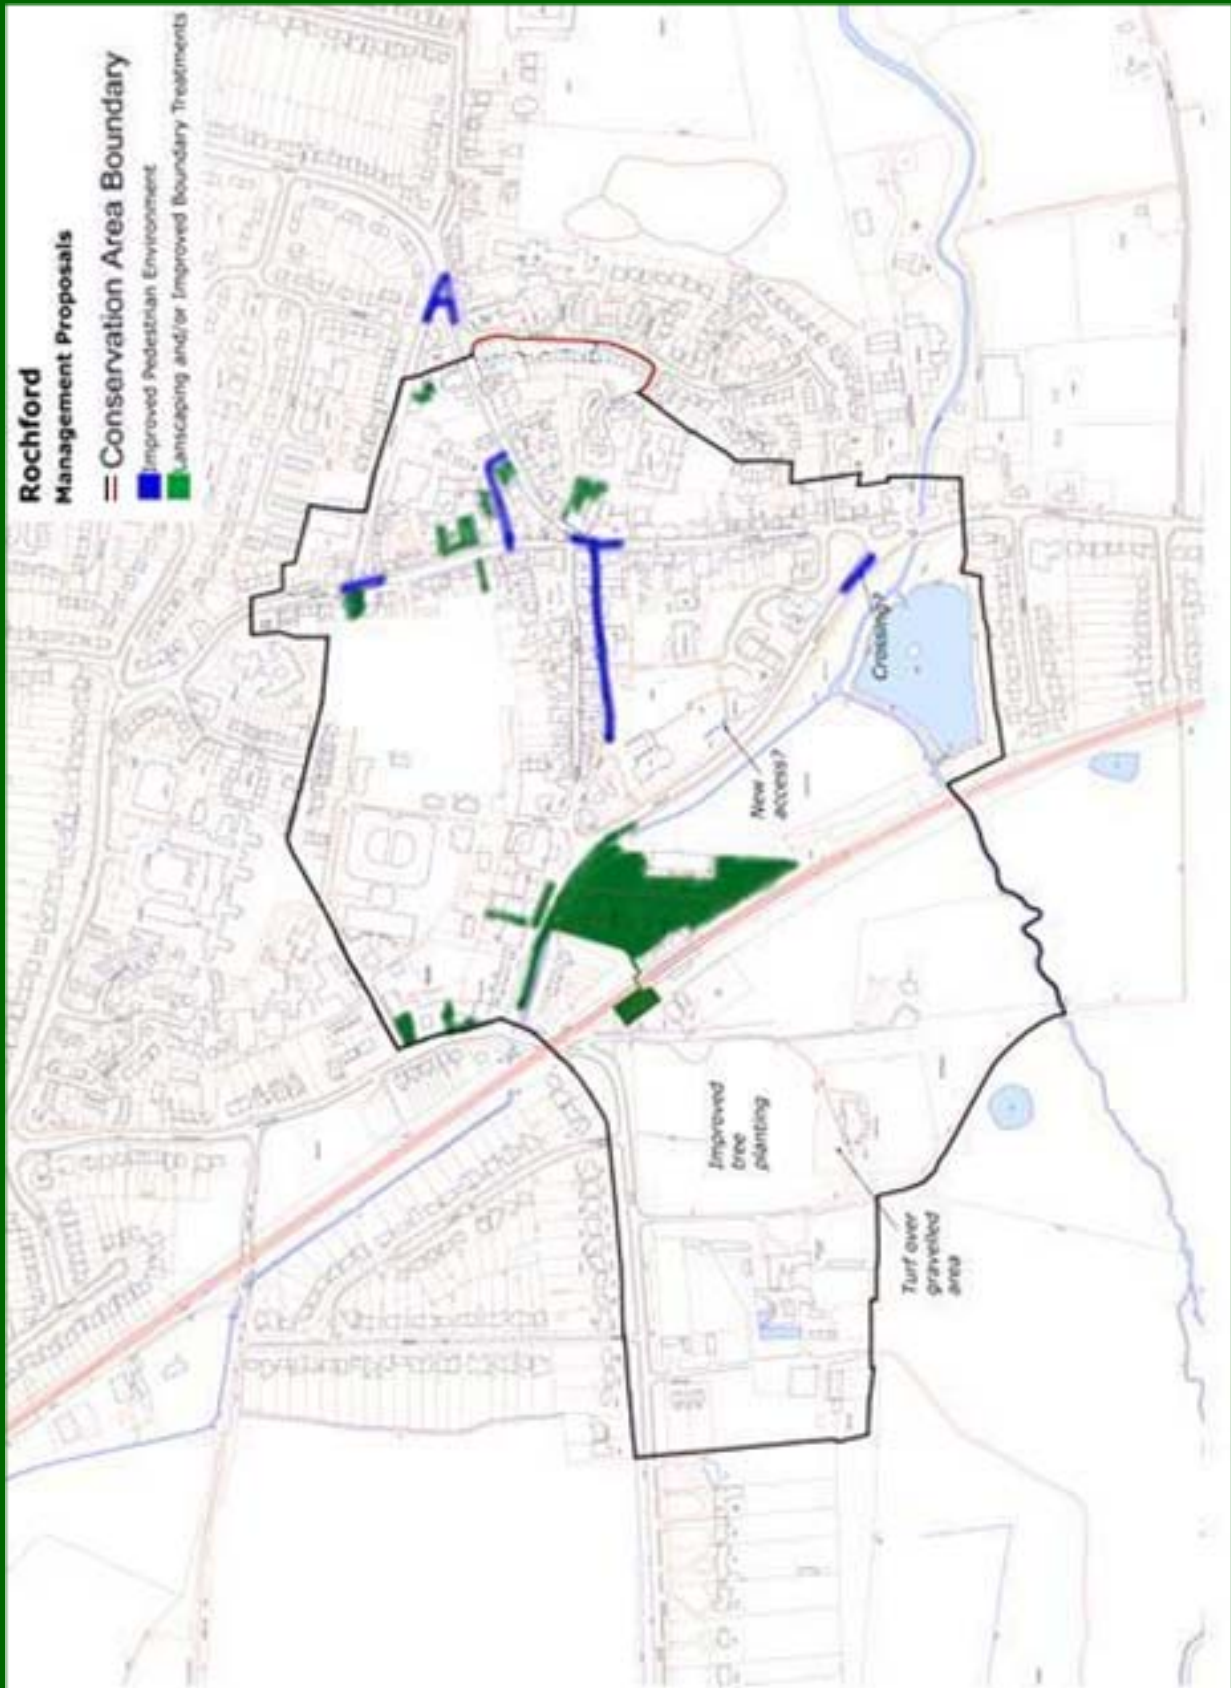

# New Conservation Area boundary

If you have any queries please do not hesitate to contact our planning policy team on 01702 318191 or email [planning.policy@rochford.gov.uk](mailto:planning.policy@rochford.gov.uk)