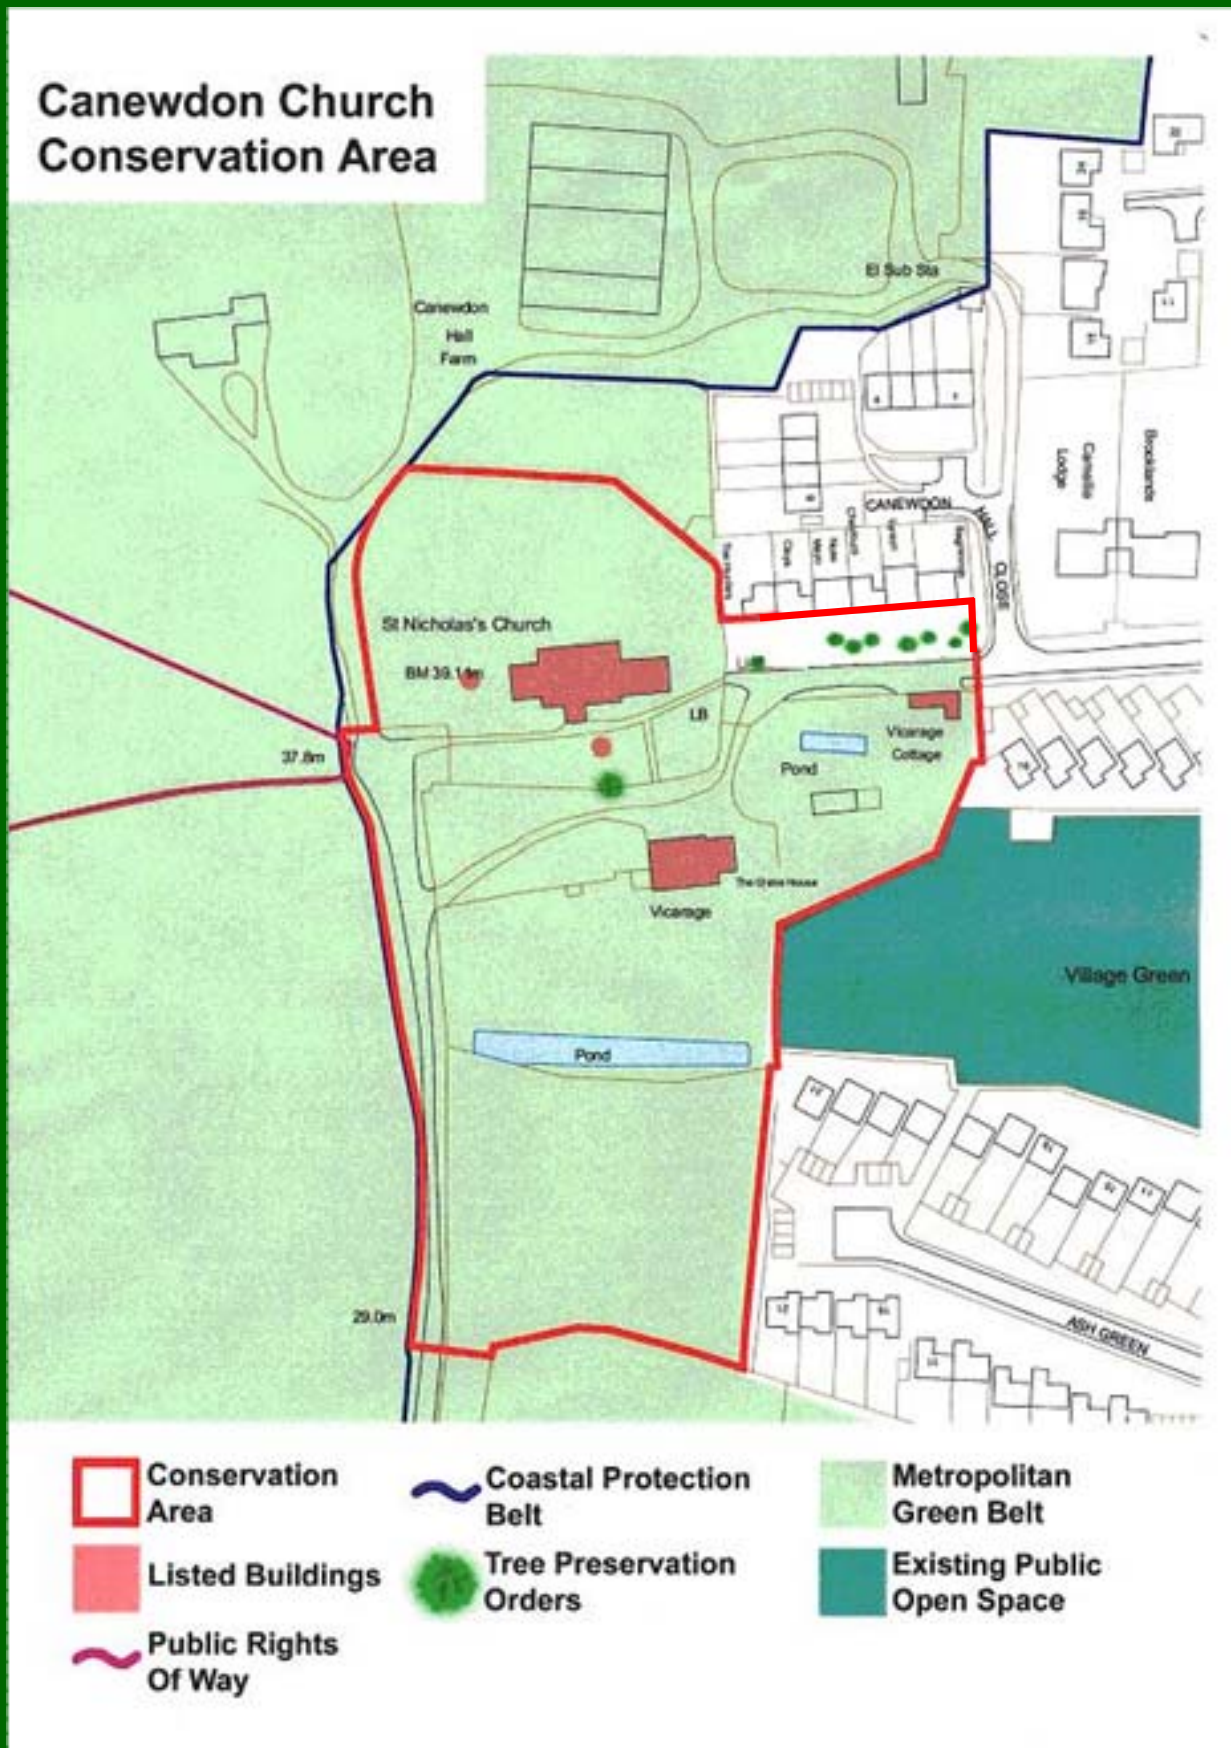

New Conservation Area boundary

If you have any queries please do not hesitate to contact our planning policy team on 01702 318191 or email planning.policy@rochford.gov.uk