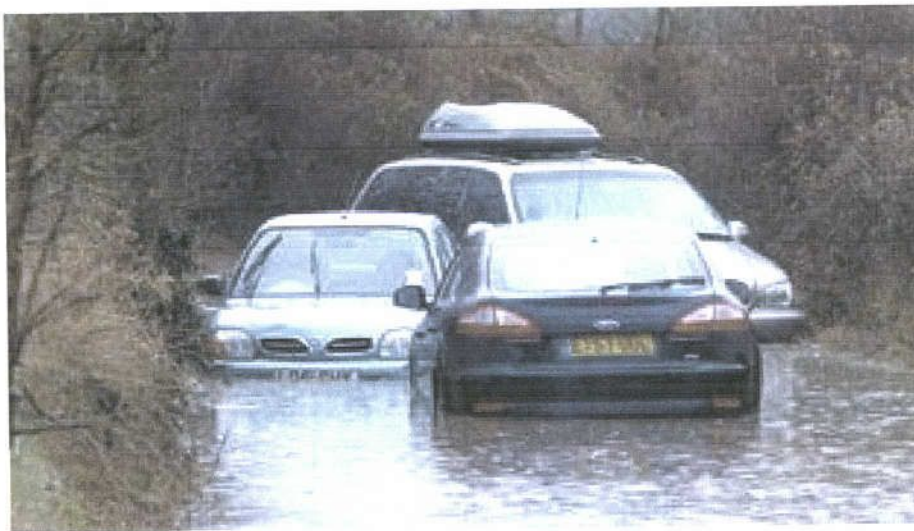

Search: Search »

- Local News
- National
- Video
- Letters
- Topics
- Archive

ECHO NEWS 2010

RSS FEED SEND YOUR NEWS, PICTURES & VIDEOS

Updated: Motorists trapped by flood

12:20am Saturday 24th January 2009 in News

Flooding in Watery Lane

MOTORISTS driving along Watery Lane in Hullbridge were trapped in their vehicles after driving into flood water up to three feet deep.

• News

Sport

NEWS RSS FEED

Updated: Lorry and car collide in Watery Lane

11:37am Wednesday 22nd December 2010 in News

A CRASH between a lorry and a car has blocked a rural lane.

Fire crews attended the scene of the smash, which happened in Watery Lane, Hullbridge, shortly before 10.25am today.

They used specialist cutting equipment to free the woman before she was taken to Basildon hospital for treatment after complaining of neck and back pain.

The road remains closed while police await a recovery vehicle to remove the car and van.