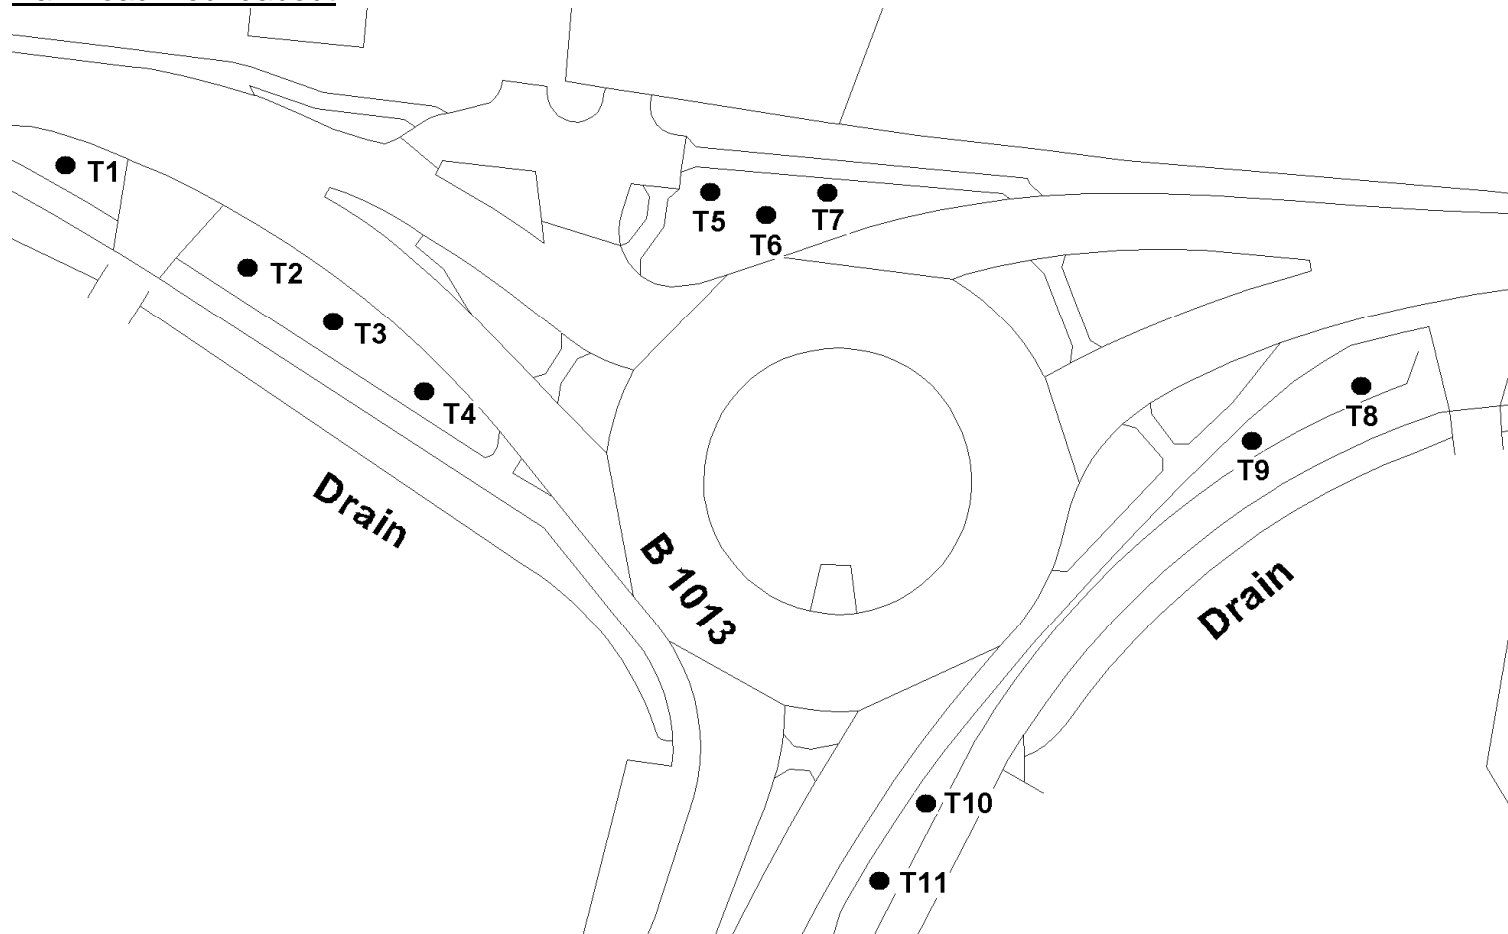

# Rochford District Council - Street Tree Planting 2010/11

Greensward Lane, Hockley (on the bend between Lower Road & Trinity Wood Road, Hockley)

T1-T7 English Oak

# Rochford District Council - Street Tree Planting 2010/11

Ferry Road, Hullbridge

T1 – T2 Field Maple

T3 Field Maple

# Rochford District Council - Street Tree Planting 2010/11

Hawkwell Common, Main Road, Hawkwell

T1 – T6 Amelanchier

T7 – T8 Liquid Amber

T9 – T11 Japanese Cherry

T12 – T13 Common Lime

# Rochford District Council - Street Tree Planting 2010/11

Hall Road Roundabout

T1 – T7 Field Maple  
T8 - T11 English Oak