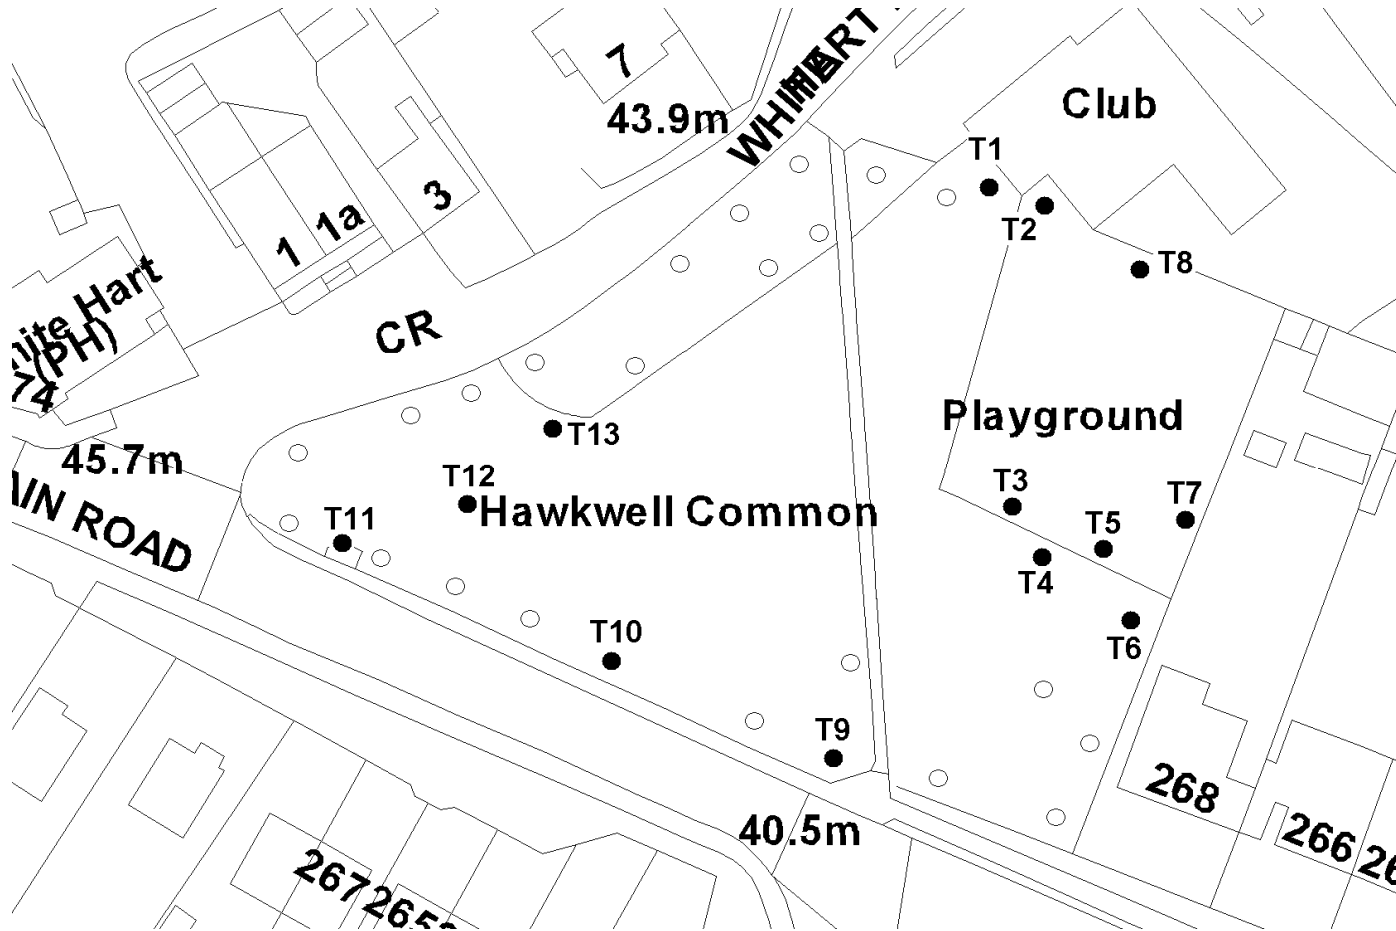

# Rochford District Council - Street Tree Planting 2010/11

Greensward Lane, Hockley (on the bend between Lower Road & Trinity Wood Road, Hockley)

T1-T7 English Oak

# Rochford District Council - Street Tree Planting 2010/11

Ferry Road, Hullbridge

T1 – T2 Field Maple

T3 Field Maple

# Rochford District Council - Street Tree Planting 2010/11

Hawkwell Common, Main Road, Hawkwell

T1 – T6 Amelanchier

T7 – T8 Liquid Amber

T9 – T11 Japanese Cherry

T12 – T13 Common Lime

# Rochford District Council - Street Tree Planting 2010/11

Hall Road Roundabout

T1 – T7 Field Maple  
T8 - T11 English Oak