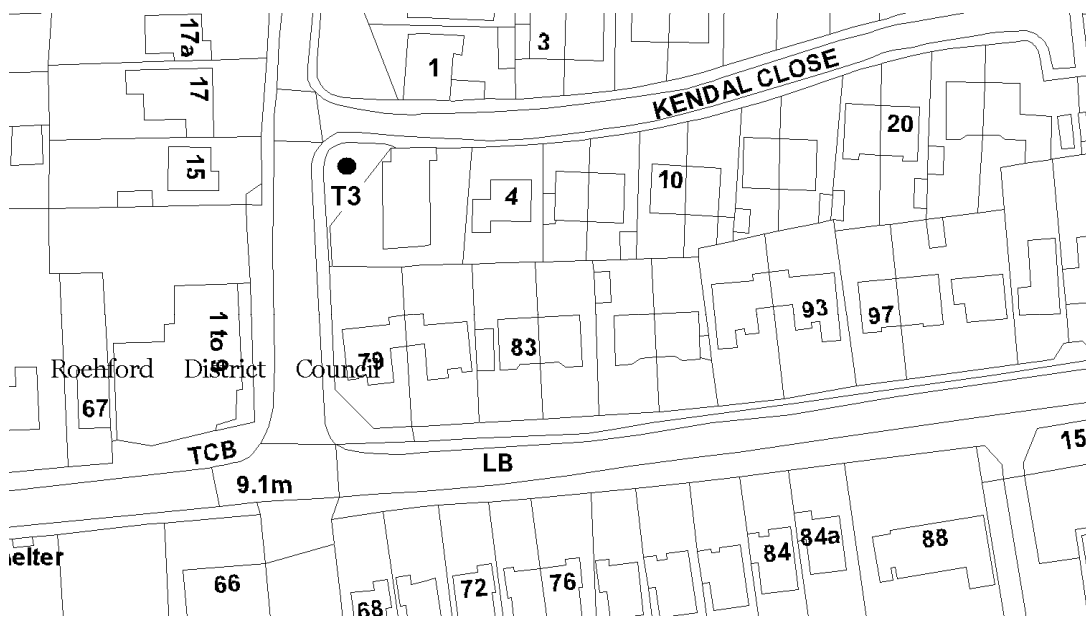

T1 – T2 Field Maple