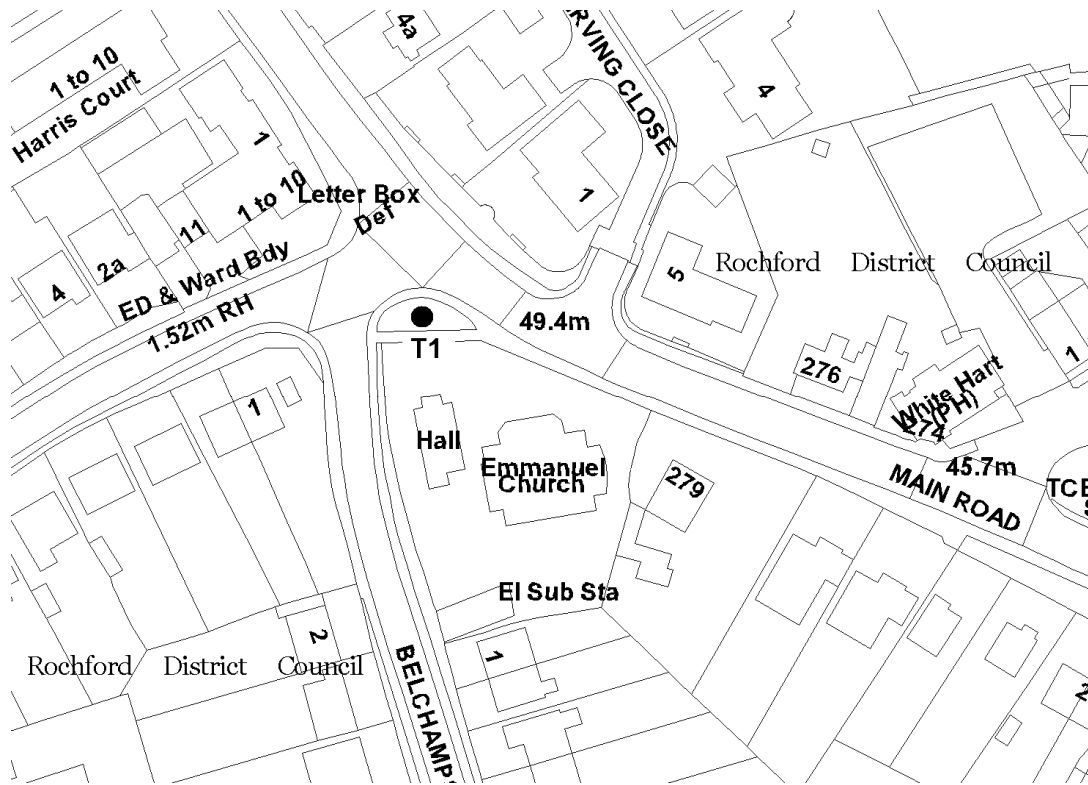

Rochford District Council - Street Tree Planting 2010/11

Main Road, Hawkwell

T1 Lime