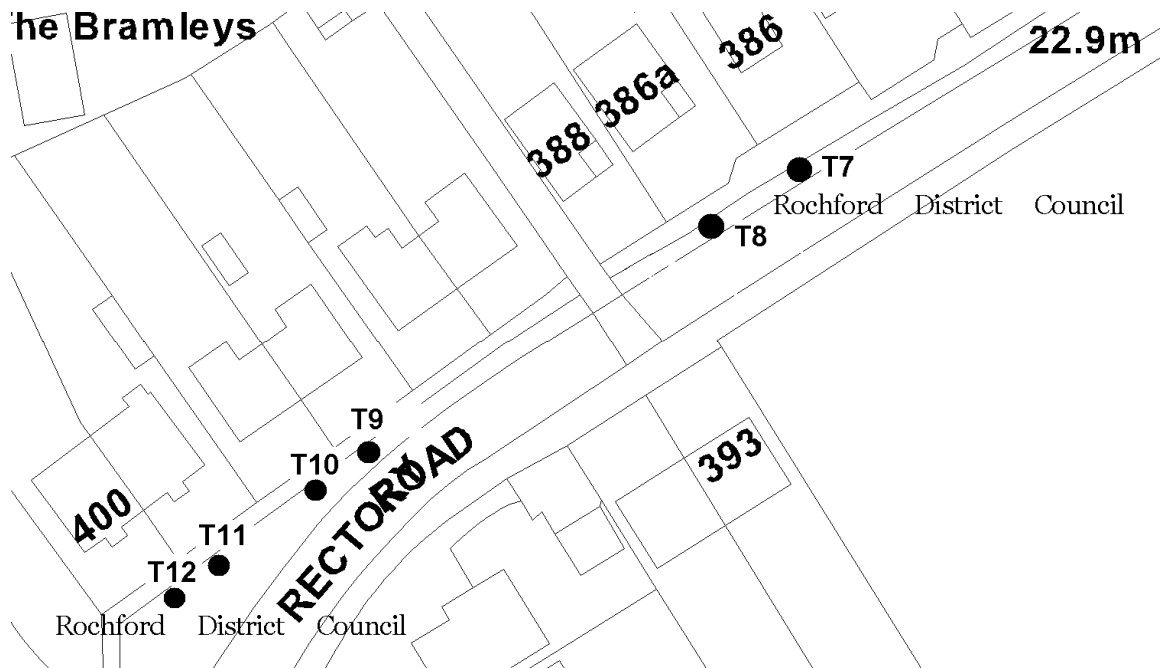

## Rectory Road, Hawkwell

T1 – T6 Whitebeam

T7 - T12 Whitebeam

## Buckingham Road, Hockley

T1 Silver Birch

# Rochford District Council - Street Tree Planting 2010/11

Greensward Lane, Hockley (on the bend between Lower Road & Trinity Wood Road, Hockley)

T1-T7 English Oak

# Rochford District Council - Street Tree Planting 2010/11

Hall Road Roundabout

T1 – T7 Field Maple  
T8 - T11 English Oak