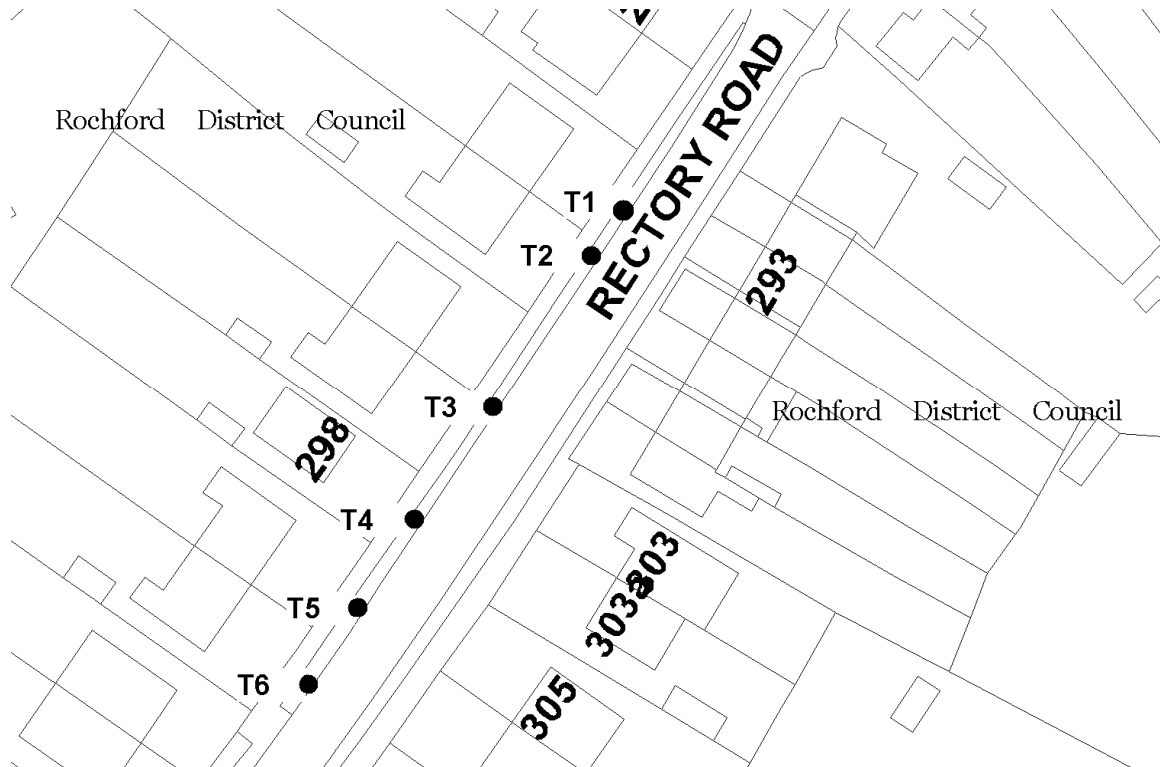

## Rectory Road, Hawkwell

T1 – T6 Whitebeam

T7 - T12 Whitebeam

## Buckingham Road, Hockley

T1 Silver Birch

# Rochford District Council - Street Tree Planting 2010/11

Greensward Lane, Hockley (on the bend between Lower Road & Trinity Wood Road, Hockley)

T1-T7 English Oak

# Rochford District Council - Street Tree Planting 2010/11

Hall Road Roundabout

T1 – T7 Field Maple  
T8 - T11 English Oak