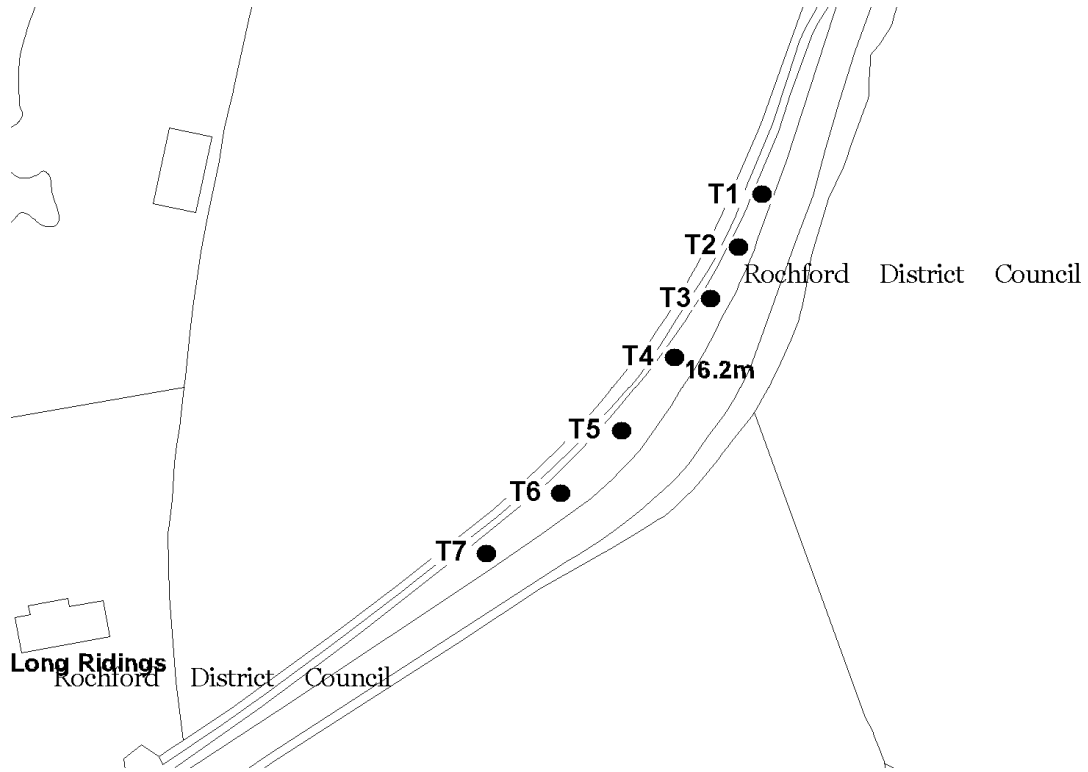

## Buckingham Road, Hockley

T1 Silver Birch

# Rochford District Council - Street Tree Planting 2010/11

Greensward Lane, Hockley (on the bend between Lower Road & Trinity Wood Road, Hockley)

T1-T7 English Oak